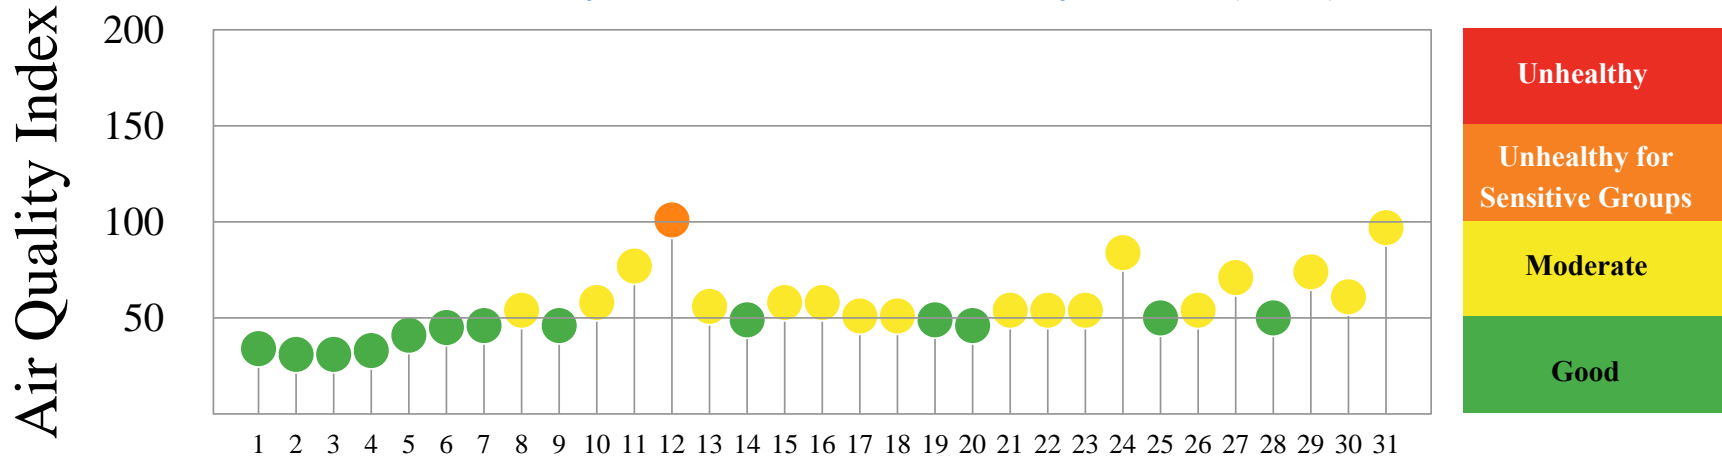

Quality of Air Baltimore, May 2023

Daily Maximum Air Quality Index (AQI)[†]

May 2023

Number of Days above 100 AQI vs. Days $\geq 90^\circ\text{F}$ at BWI (2023)

	Jan	Feb	Mar	Apr	May	Jun	Jul	Aug	Sep	Oct	Nov	Dec	Total
8-hour Ozone	0	0	0	2	1	n/a	n/a	n/a	n/a	n/a	n/a	n/a	3
24-hour PM Fine	0	0	0	0	0	n/a	n/a	n/a	n/a	n/a	n/a	n/a	0
Both Pollutants	0	0	0	2	1	n/a	n/a	n/a	n/a	n/a	n/a	n/a	3
Days $\geq 90^\circ\text{F}$	0	0	0	0	0	n/a	n/a	n/a	n/a	n/a	n/a	n/a	0

Monitoring Locations

Air Quality Index (AQI)

[†] Data is preliminary.
AQI is calculated using
EPA 2016 Guidance.

*Unhealthy for
Sensitive Groups