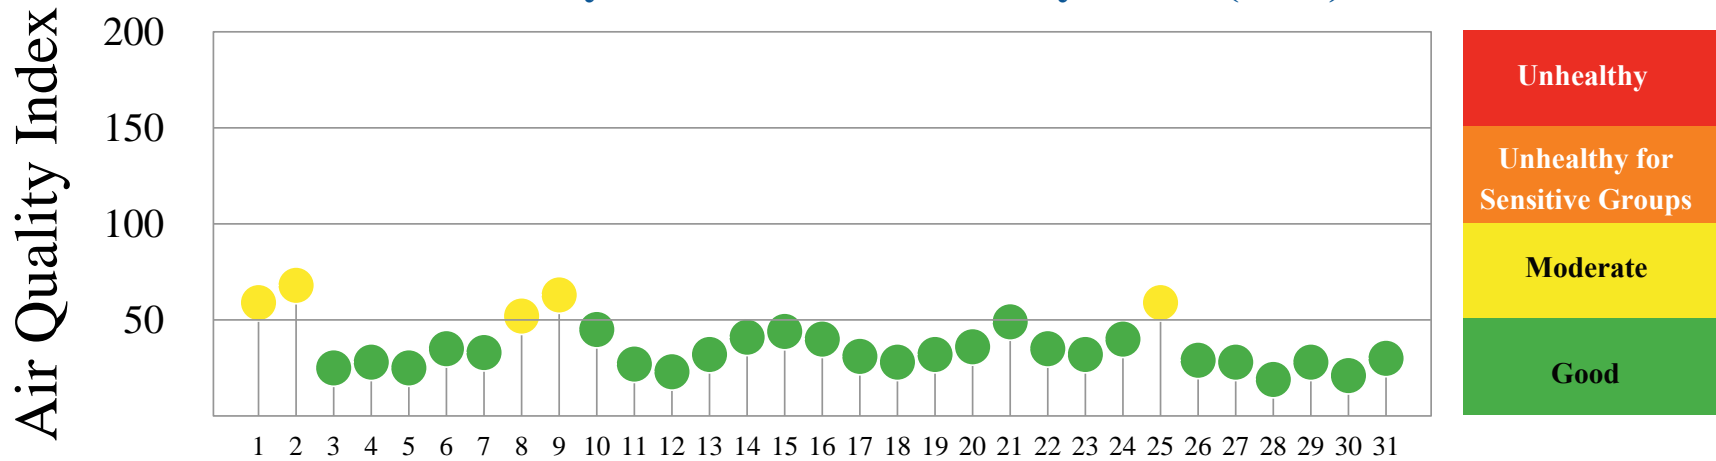

Quality of Air

Baltimore, December 2023

Daily Maximum Air Quality Index (AQI)[†]

December 2023

Number of Days above 100 AQI vs. Days ≥ 90°F at BWI (2023)

	Jan	Feb	Mar	Apr	May	Jun	Jul	Aug	Sep	Oct	Nov	Dec	Total
8-hour Ozone	0	0	0	2	1	7	6	0	1	0	0	0	17
24-hour PM Fine	0	0	0	0	0	4	0	0	0	0	0	0	4
Both Pollutants	0	0	0	2	1	9	6	0	1	0	0	0	19
Days ≥ 90°F	0	0	0	0	0	4	17	8	6	0	0	0	35

Monitoring Locations

Air Quality Index (AQI)

[†] Data is preliminary.
AQI is calculated using
EPA 2016 Guidance.

*Unhealthy for
Sensitive Groups