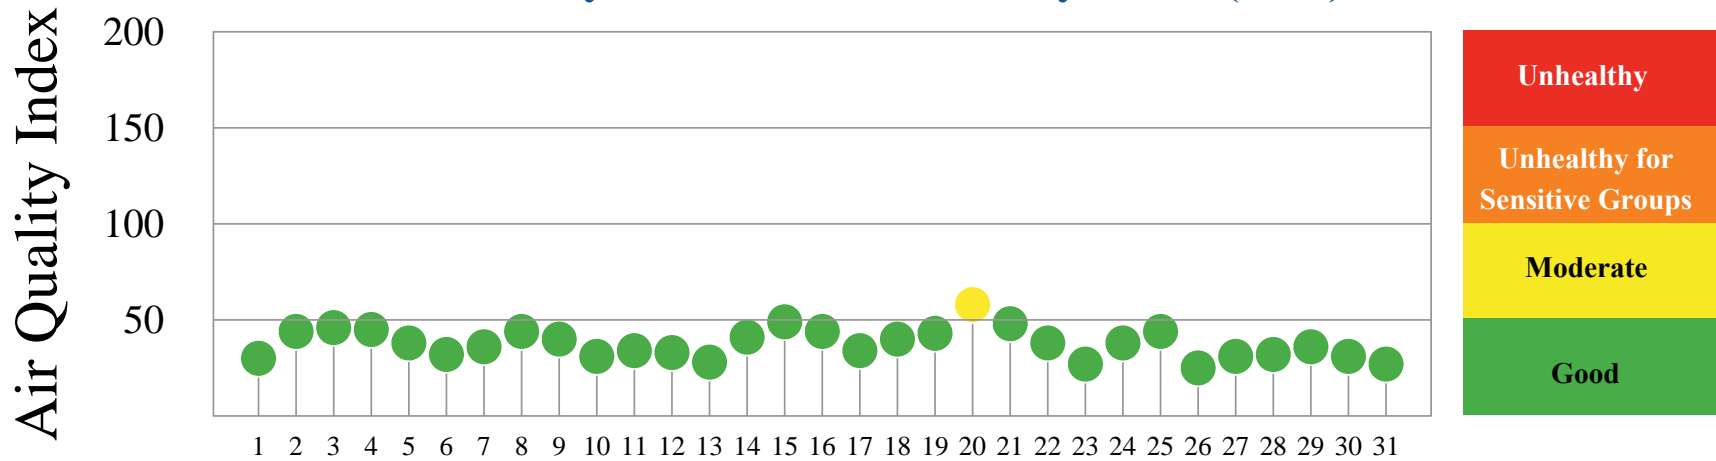

Quality of Air

Eastern Shore, October 2021

Daily Maximum Air Quality Index (AQI)[†]

October 2021

Number of Days above 100 AQI vs. Days $\geq 90^\circ\text{F}$ at BWI (2021)

	Jan	Feb	Mar	Apr	May	Jun	Jul	Aug	Sep	Oct	Nov	Dec	Total
8-hour Ozone	0	0	0	0	0	1	1	0	0	0	n/a	n/a	2
24-hour PM Fine	0	0	0	0	0	0	0	0	0	0	n/a	n/a	0
Both Pollutants	0	0	0	0	0	1	1	0	0	0	n/a	n/a	2
Days $\geq 90^\circ\text{F}$	0	0	0	0	3	11	21	14	2	0	n/a	n/a	51

Monitoring Locations

Air Quality Index (AQI)

[†] Data is preliminary.
AQI is calculated using
EPA 2016 Guidance.

*Unhealthy for
Sensitive Groups