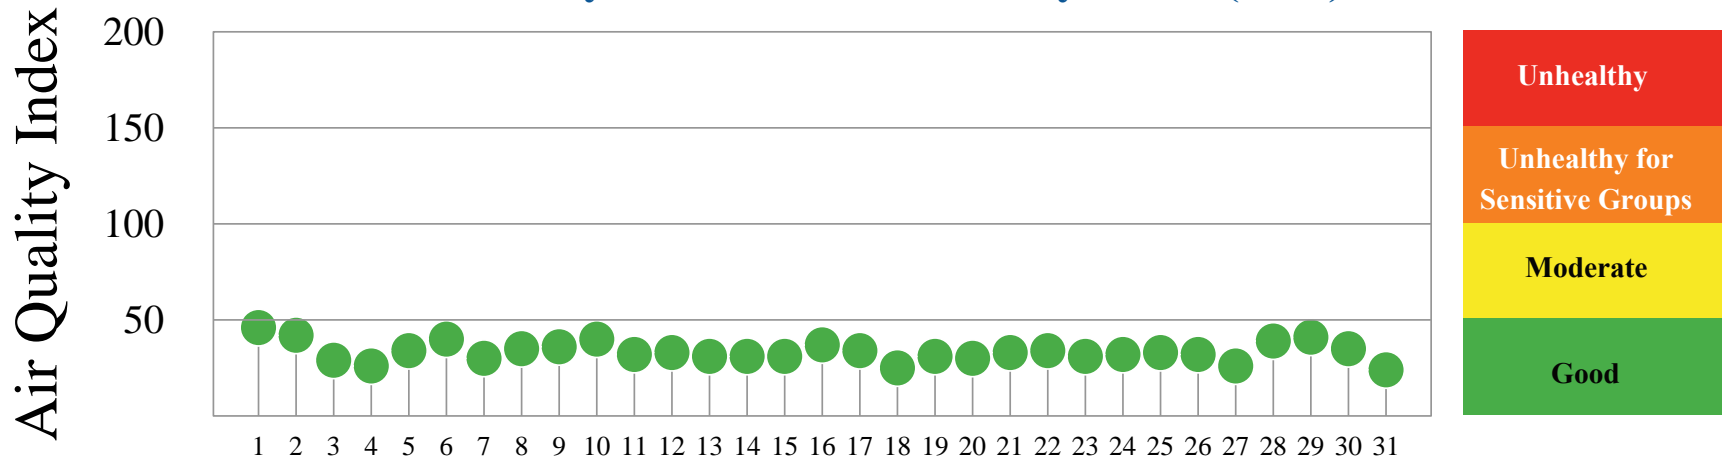

Quality of Air

Eastern Shore, December 2021

Daily Maximum Air Quality Index (AQI)[†]

December 2021

Number of Days above 100 AQI vs. Days $\geq 90^\circ\text{F}$ at BWI (2021)

	Jan	Feb	Mar	Apr	May	Jun	Jul	Aug	Sep	Oct	Nov	Dec	Total
8-hour Ozone	0	0	0	0	0	1	1	0	0	0	0	0	2
24-hour PM Fine	0	0	0	0	0	0	0	0	0	0	0	0	0
Both Pollutants	0	0	0	0	0	1	1	0	0	0	0	0	2
Days $\geq 90^\circ\text{F}$	0	0	0	0	3	11	21	14	2	0	0	0	51

Monitoring Locations

Air Quality Index (AQI)

[†] Data is preliminary.
AQI is calculated using
EPA 2016 Guidance.

*Unhealthy for
Sensitive Groups