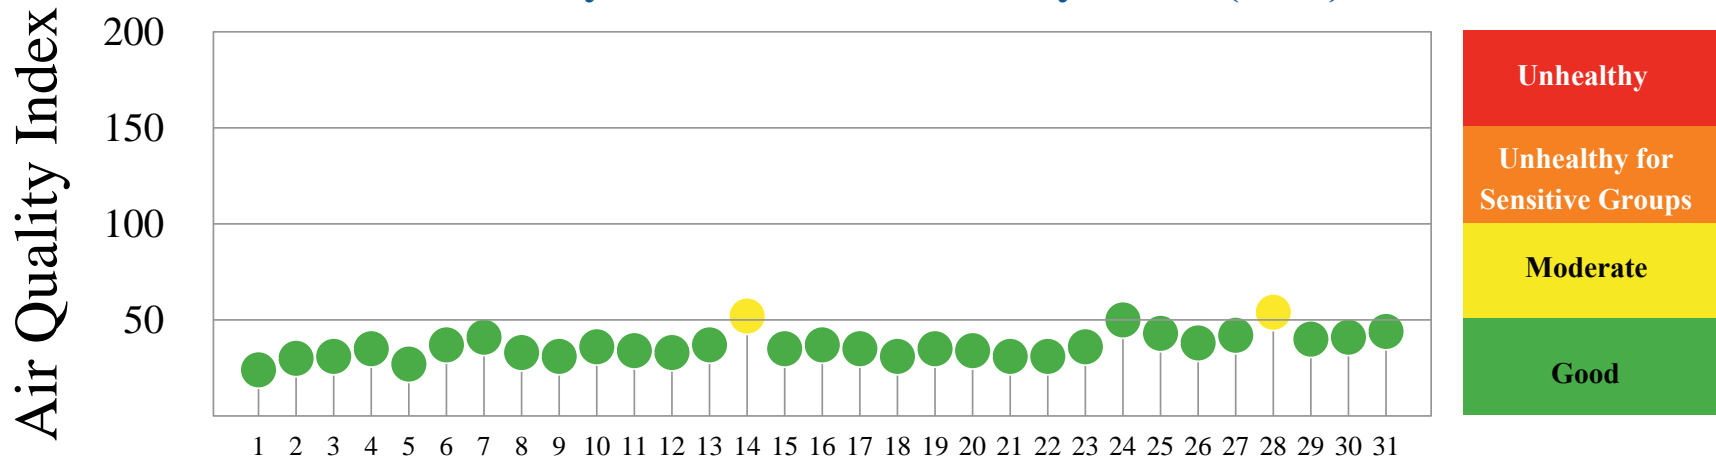

Quality of Air

Eastern Shore, January 2022

Daily Maximum Air Quality Index (AQI)[†]

January 2022

Number of Days above 100 AQI vs. Days $\geq 90^\circ\text{F}$ at BWI (2022)

	Jan	Feb	Mar	Apr	May	Jun	Jul	Aug	Sep	Oct	Nov	Dec	Total
8-hour Ozone	0	n/a	n/a	n/a	n/a	n/a	n/a	n/a	n/a	n/a	n/a	n/a	0
24-hour PM Fine	0	n/a	n/a	n/a	n/a	n/a	n/a	n/a	n/a	n/a	n/a	n/a	0
Both Pollutants	0	n/a	n/a	n/a	n/a	n/a	n/a	n/a	n/a	n/a	n/a	n/a	0
Days $\geq 90^\circ\text{F}$	0	n/a	n/a	n/a	n/a	n/a	n/a	n/a	n/a	n/a	n/a	n/a	0

Monitoring Locations

Air Quality Index (AQI)

[†] Data is preliminary.
AQI is calculated using
EPA 2016 Guidance.

*Unhealthy for
Sensitive Groups