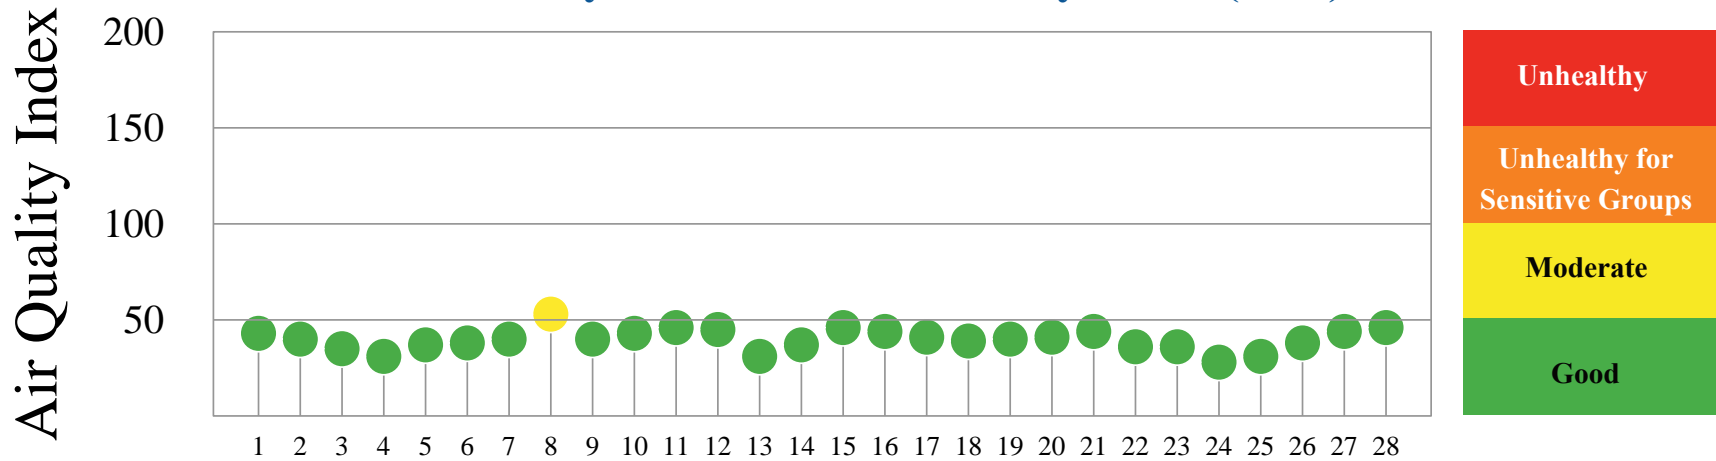

Quality of Air

Eastern Shore, February 2022

Daily Maximum Air Quality Index (AQI)[†]

February 2022

Number of Days above 100 AQI vs. Days $\geq 90^\circ\text{F}$ at BWI (2022)

	Jan	Feb	Mar	Apr	May	Jun	Jul	Aug	Sep	Oct	Nov	Dec	Total
8-hour Ozone	0	0	n/a	n/a	n/a	n/a	n/a	n/a	n/a	n/a	n/a	n/a	0
24-hour PM Fine	0	0	n/a	n/a	n/a	n/a	n/a	n/a	n/a	n/a	n/a	n/a	0
Both Pollutants	0	0	n/a	n/a	n/a	n/a	n/a	n/a	n/a	n/a	n/a	n/a	0
Days $\geq 90^\circ\text{F}$	0	0	n/a	n/a	n/a	n/a	n/a	n/a	n/a	n/a	n/a	n/a	0

Monitoring Locations

Air Quality Index (AQI)

[†] Data is preliminary.
AQI is calculated using
EPA 2016 Guidance.

*Unhealthy for
Sensitive Groups