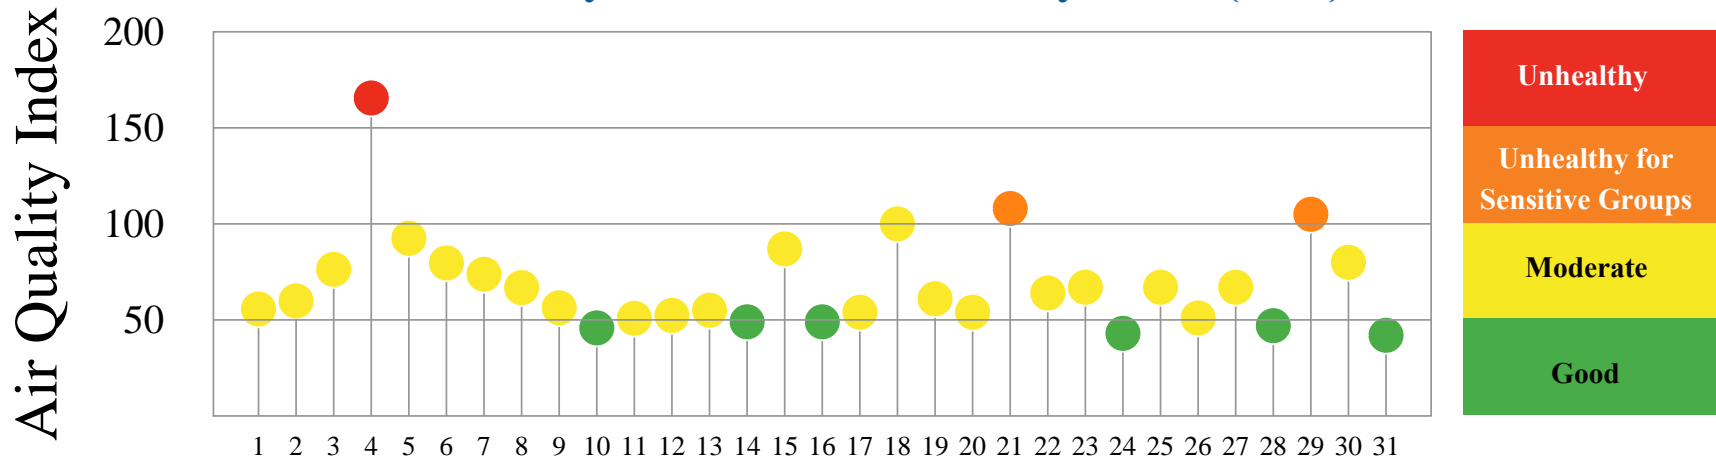

Quality of Air

Washington DC, July 2020

Daily Maximum Air Quality Index (AQI)[†]

July 2020

Monitoring Locations

Number of Days above 100 AQI vs. Days ≥ 90°F at BWI (2020)

	Jan	Feb	Mar	Apr	May	Jun	Jul	Aug	Sep	Oct	Nov	Dec	Total
8-hour Ozone	0	0	0	0	0	0	2	n/a	n/a	n/a	n/a	n/a	2
24-hour PM Fine	0	0	0	0	0	0	1	n/a	n/a	n/a	n/a	n/a	1
Both Pollutants	0	0	0	0	0	0	3	n/a	n/a	n/a	n/a	n/a	3
Days ≥ 90°F	0	0	0	0	0	10	25	n/a	n/a	n/a	n/a	n/a	35

Air Quality Index (AQI)

[†] Data is preliminary.
AQI is calculated using
EPA 2016 Guidance.

*Unhealthy for
Sensitive Groups