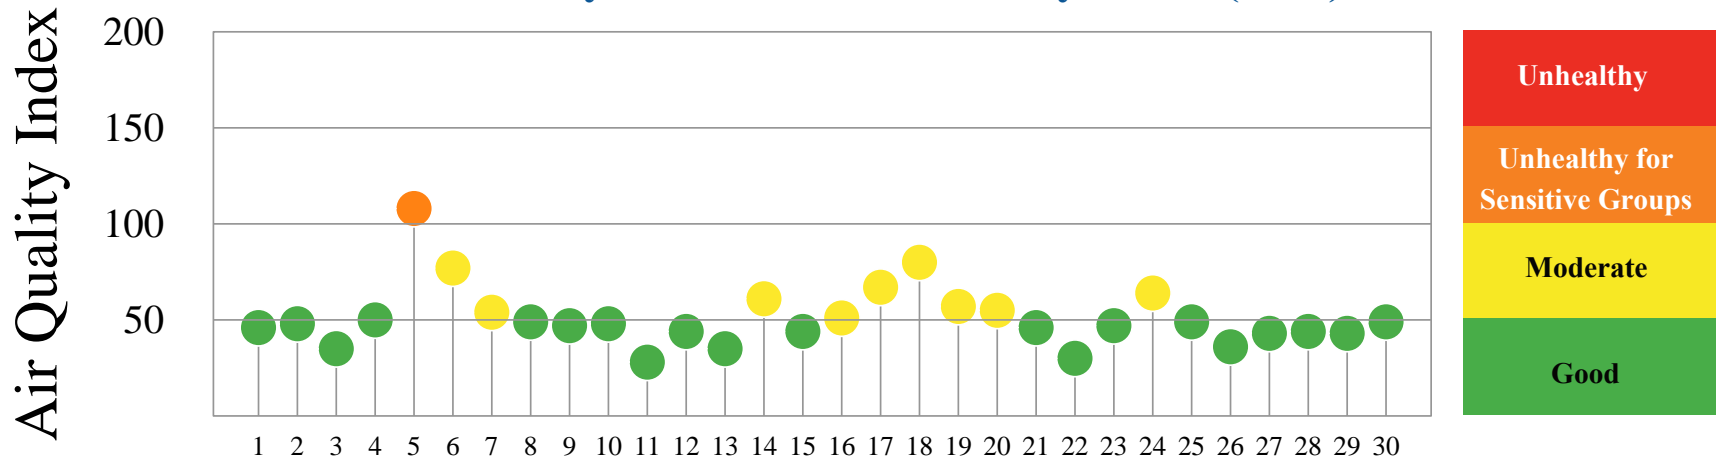

Quality of Air

Washington DC, June 2021

Daily Maximum Air Quality Index (AQI)[†]

June 2021

Monitoring Locations

Number of Days above 100 AQI vs. Days $\geq 90^\circ\text{F}$ at BWI (2021)

	Jan	Feb	Mar	Apr	May	Jun	Jul	Aug	Sep	Oct	Nov	Dec	Total
8-hour Ozone	0	0	0	0	3	1	n/a	n/a	n/a	n/a	n/a	n/a	4
24-hour PM Fine	0	0	0	0	0	0	n/a	n/a	n/a	n/a	n/a	n/a	0
Both Pollutants	0	0	0	0	3	1	n/a	n/a	n/a	n/a	n/a	n/a	4
Days $\geq 90^\circ\text{F}$	0	0	0	0	3	11	n/a	n/a	n/a	n/a	n/a	n/a	14

Air Quality Index (AQI)

[†] Data is preliminary.
AQI is calculated using
EPA 2016 Guidance.

*Unhealthy for
Sensitive Groups