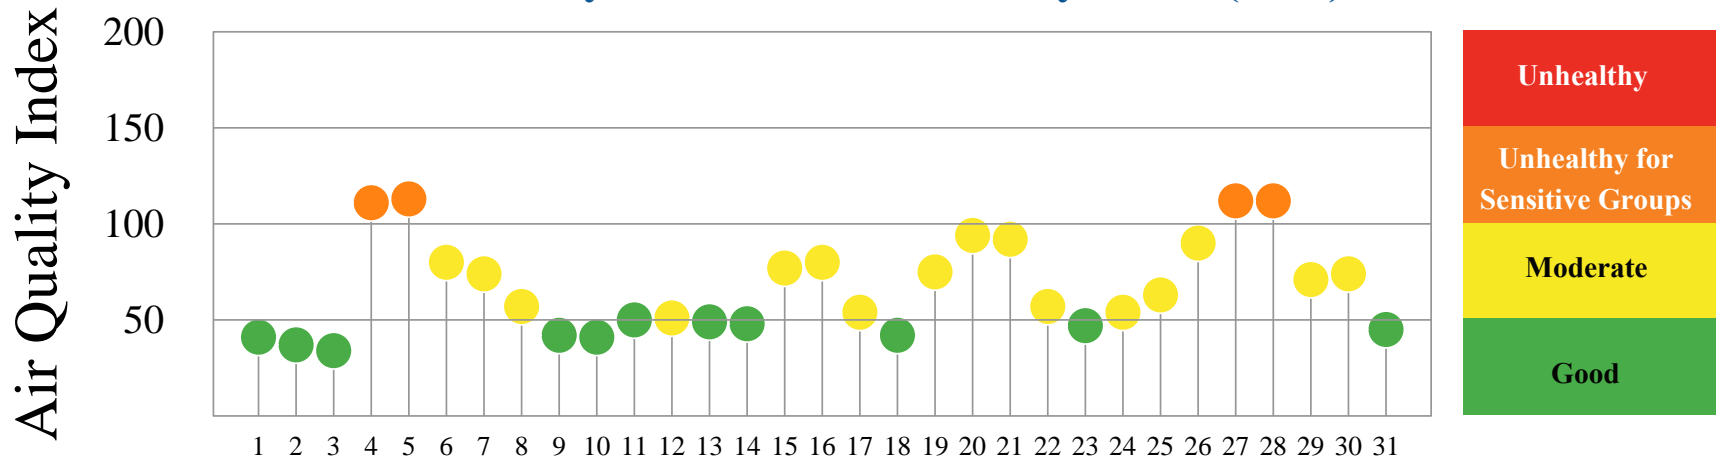

Quality of Air

Washington DC, July 2021

Daily Maximum Air Quality Index (AQI)[†]

July 2021

Monitoring Locations

Number of Days above 100 AQI vs. Days ≥ 90°F at BWI (2021)

	Jan	Feb	Mar	Apr	May	Jun	Jul	Aug	Sep	Oct	Nov	Dec	Total
8-hour Ozone	0	0	0	0	3	1	2	n/a	n/a	n/a	n/a	n/a	6
24-hour PM Fine	0	0	0	0	0	0	2	n/a	n/a	n/a	n/a	n/a	2
Both Pollutants	0	0	0	0	3	1	4	n/a	n/a	n/a	n/a	n/a	8
Days ≥ 90°F	0	0	0	0	3	11	21	n/a	n/a	n/a	n/a	n/a	35

Air Quality Index (AQI)

[†] Data is preliminary.
AQI is calculated using
EPA 2016 Guidance.

*Unhealthy for
Sensitive Groups