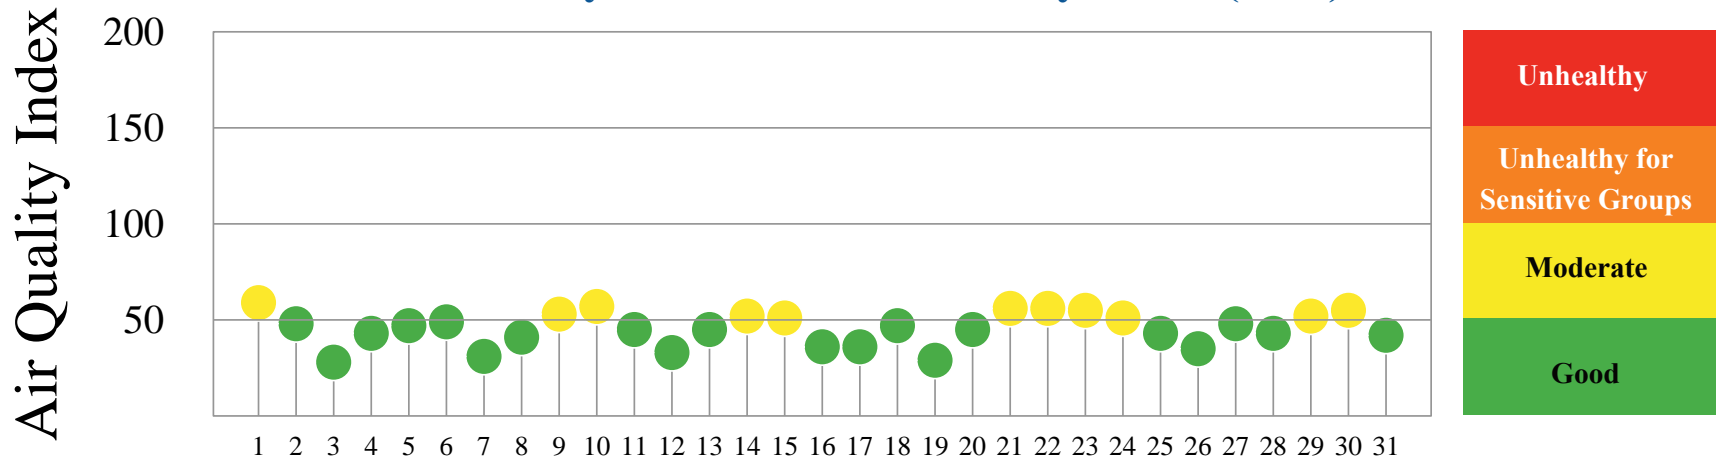

Quality of Air

Washington DC, December 2021

Daily Maximum Air Quality Index (AQI)[†]

December 2021

Monitoring Locations

Number of Days above 100 AQI vs. Days ≥ 90°F at BWI (2021)

	Jan	Feb	Mar	Apr	May	Jun	Jul	Aug	Sep	Oct	Nov	Dec	Total
8-hour Ozone	0	0	0	0	3	1	2	2	0	0	0	0	8
24-hour PM Fine	0	0	0	0	0	0	2	0	0	0	0	0	2
Both Pollutants	0	0	0	0	3	1	4	2	0	0	0	0	10
Days ≥ 90°F	0	0	0	0	3	11	21	14	2	0	0	0	51

Air Quality Index (AQI)

[†] Data is preliminary.
AQI is calculated using
EPA 2016 Guidance.

*Unhealthy for
Sensitive Groups