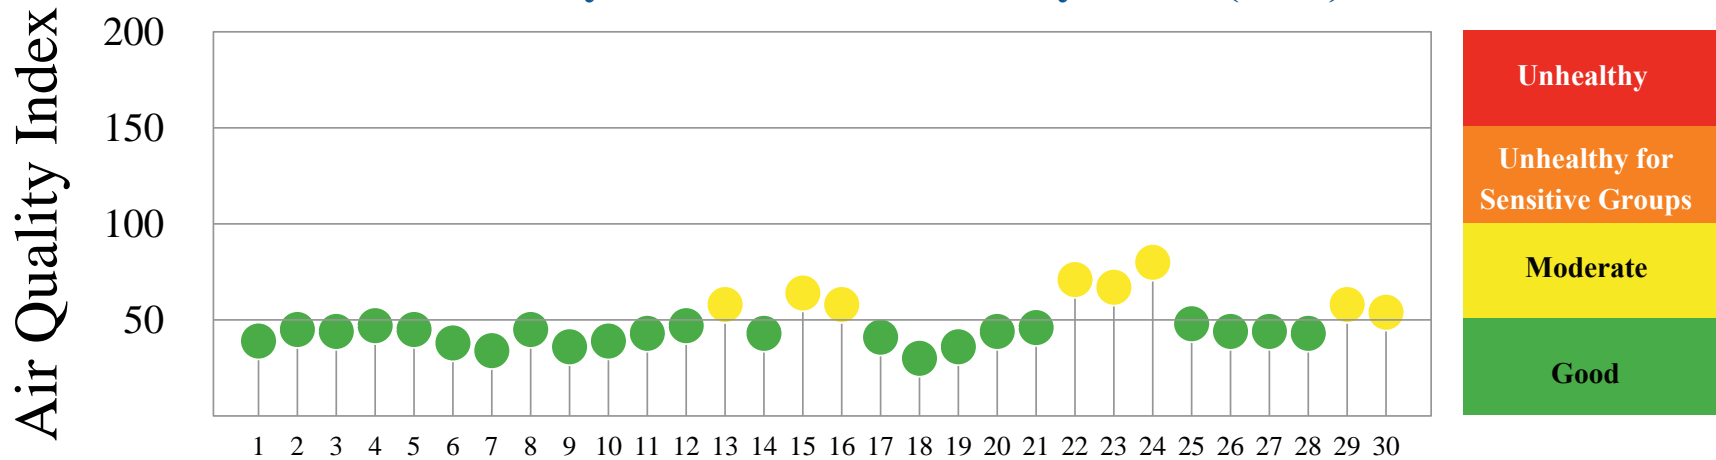

Quality of Air

Washington DC, April 2022

Daily Maximum Air Quality Index (AQI)[†]

April 2022

Number of Days above 100 AQI vs. Days $\geq 90^\circ\text{F}$ at BWI (2022)

	Jan	Feb	Mar	Apr	May	Jun	Jul	Aug	Sep	Oct	Nov	Dec	Total
8-hour Ozone	0	0	0	0	n/a	n/a	n/a	n/a	n/a	n/a	n/a	n/a	0
24-hour PM Fine	0	0	0	0	n/a	n/a	n/a	n/a	n/a	n/a	n/a	n/a	0
Both Pollutants	0	0	0	0	n/a	n/a	n/a	n/a	n/a	n/a	n/a	n/a	0
Days $\geq 90^\circ\text{F}$	0	0	0	0	n/a	n/a	n/a	n/a	n/a	n/a	n/a	n/a	0

Monitoring Locations

Air Quality Index (AQI)

[†] Data is preliminary.
AQI is calculated using
EPA 2016 Guidance.

*Unhealthy for
Sensitive Groups