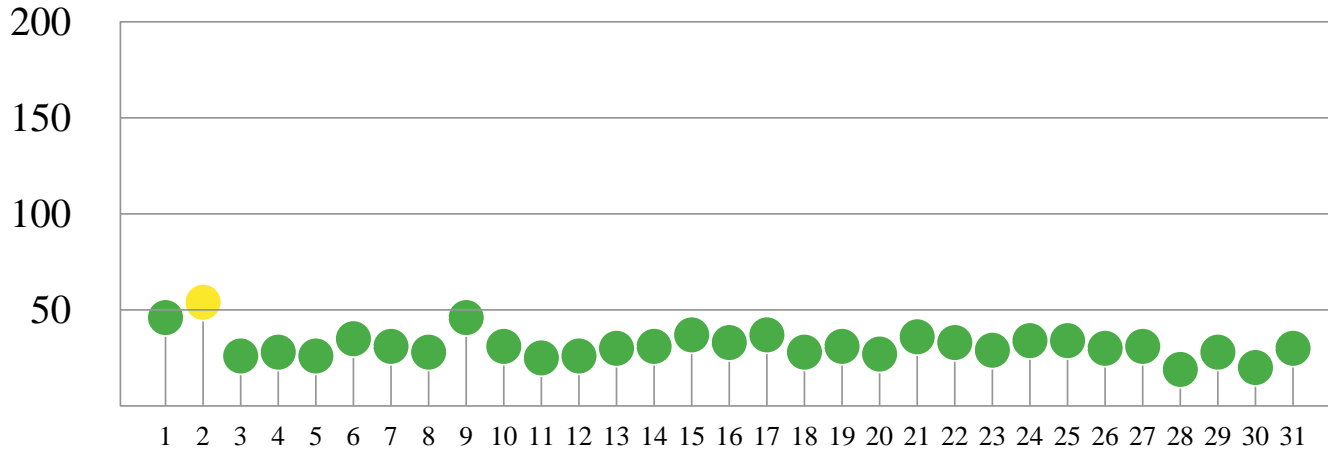

Quality of Air

Eastern Shore, December 2023

Daily Maximum Air Quality Index (AQI)[†]

Air Quality Index

December 2023

Number of Days above 100 AQI vs. Days ≥ 90°F at BWI (2023)

	Jan	Feb	Mar	Apr	May	Jun	Jul	Aug	Sep	Oct	Nov	Dec	Total
8-hour Ozone	0	0	0	1	0	5	1	0	0	0	0	0	7
24-hour PM Fine	0	0	0	0	0	4	0	0	0	0	0	0	4
Both Pollutants	0	0	0	1	0	6	1	0	0	0	0	0	8
Days ≥ 90°F	0	0	0	0	0	4	17	8	6	0	0	0	35