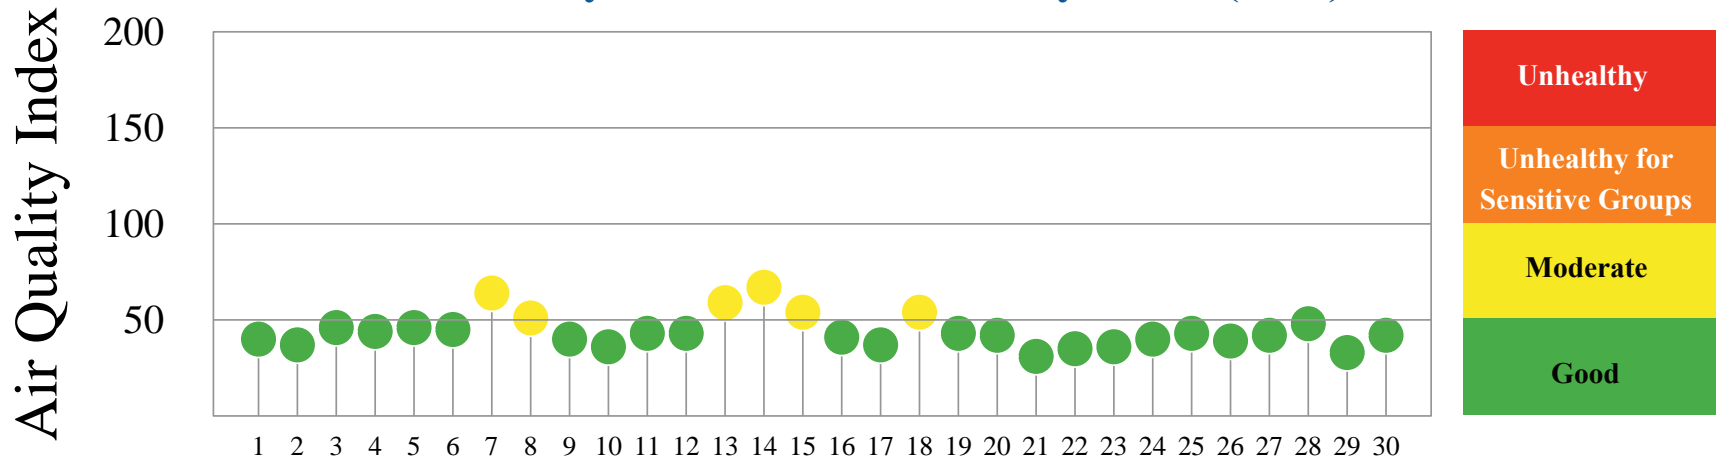

Quality of Air

Washington DC, September 2021

Daily Maximum Air Quality Index (AQI)[†]

September 2021

Number of Days above 100 AQI vs. Days $\geq 90^\circ\text{F}$ at BWI (2021)

	Jan	Feb	Mar	Apr	May	Jun	Jul	Aug	Sep	Oct	Nov	Dec	Total
8-hour Ozone	0	0	0	0	3	1	2	2	0	n/a	n/a	n/a	8
24-hour PM Fine	0	0	0	0	0	0	2	0	0	n/a	n/a	n/a	2
Both Pollutants	0	0	0	0	3	1	4	2	0	n/a	n/a	n/a	10
Days $\geq 90^\circ\text{F}$	0	0	0	0	3	11	21	14	2	n/a	n/a	n/a	51

Monitoring Locations

Air Quality Index (AQI)

[†] Data is preliminary.
AQI is calculated using
EPA 2016 Guidance.

*Unhealthy for
Sensitive Groups