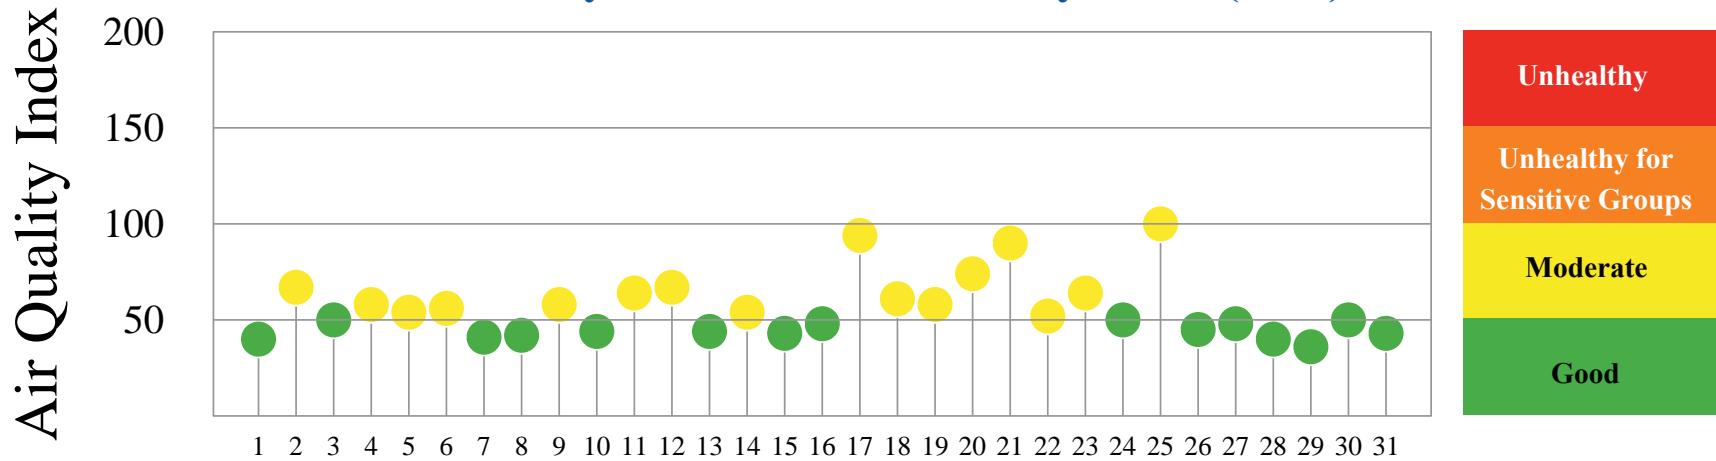

Quality of Air

Washington DC, August 2023

Daily Maximum Air Quality Index (AQI)[†]

August 2023

Monitoring Locations

Number of Days above 100 AQI vs. Days $\geq 90^\circ\text{F}$ at BWI (2023)

	Jan	Feb	Mar	Apr	May	Jun	Jul	Aug	Sep	Oct	Nov	Dec	Total
8-hour Ozone	0	0	0	2	1	6	6	0	n/a	n/a	n/a	n/a	15
24-hour PM Fine	0	0	0	0	0	6	2	0	n/a	n/a	n/a	n/a	8
Both Pollutants	0	0	0	2	1	10	7	0	n/a	n/a	n/a	n/a	20
Days $\geq 90^\circ\text{F}$	0	0	0	0	0	4	17	8	n/a	n/a	n/a	n/a	29

Air Quality Index (AQI)

[†] Data is preliminary.
AQI is calculated using
EPA 2016 Guidance.

*Unhealthy for
Sensitive Groups