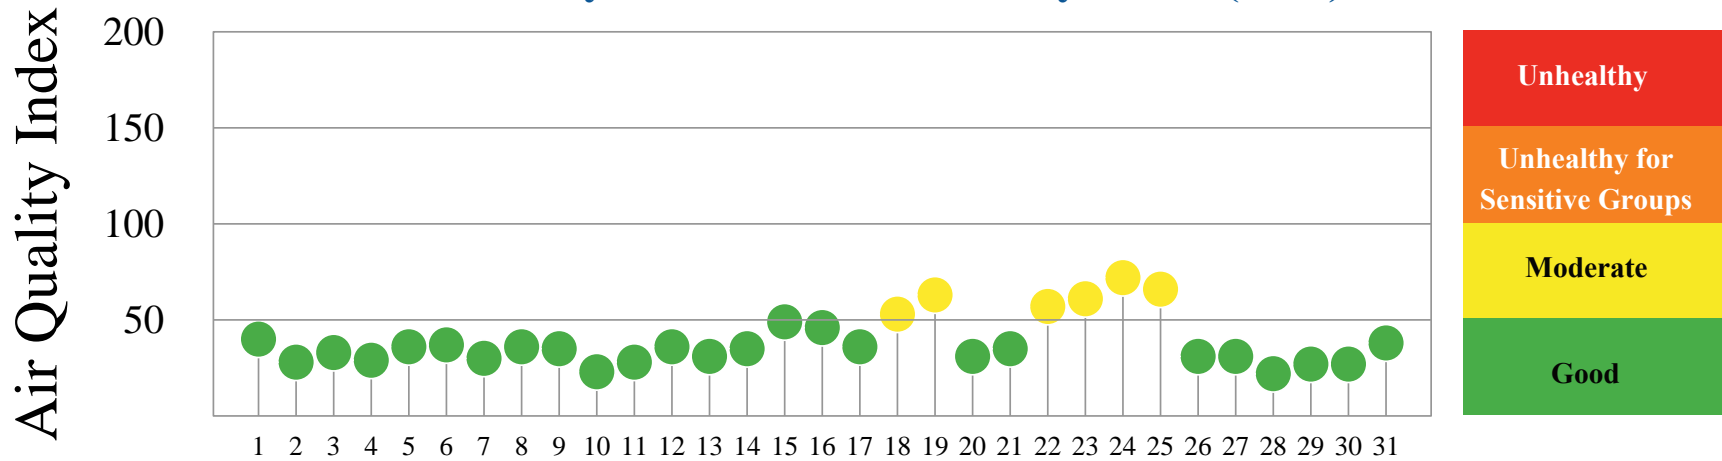

Quality of Air

Washington DC, January 2024

Daily Maximum Air Quality Index (AQI)[†]

January 2024

Monitoring Locations

Number of Days above 100 AQI vs. Days $\geq 90^\circ\text{F}$ at BWI (2024)

	Jan	Feb	Mar	Apr	May	Jun	Jul	Aug	Sep	Oct	Nov	Dec	Total
8-hour Ozone	0	n/a	n/a	n/a	n/a	n/a	n/a	n/a	n/a	n/a	n/a	n/a	0
24-hour PM Fine	0	n/a	n/a	n/a	n/a	n/a	n/a	n/a	n/a	n/a	n/a	n/a	0
Both Pollutants	0	n/a	n/a	n/a	n/a	n/a	n/a	n/a	n/a	n/a	n/a	n/a	0
Days $\geq 90^\circ\text{F}$	0	n/a	n/a	n/a	n/a	n/a	n/a	n/a	n/a	n/a	n/a	n/a	0

Air Quality Index (AQI)

[†] Data is preliminary.
AQI is calculated using
EPA 2016 Guidance.

*Unhealthy for
Sensitive Groups