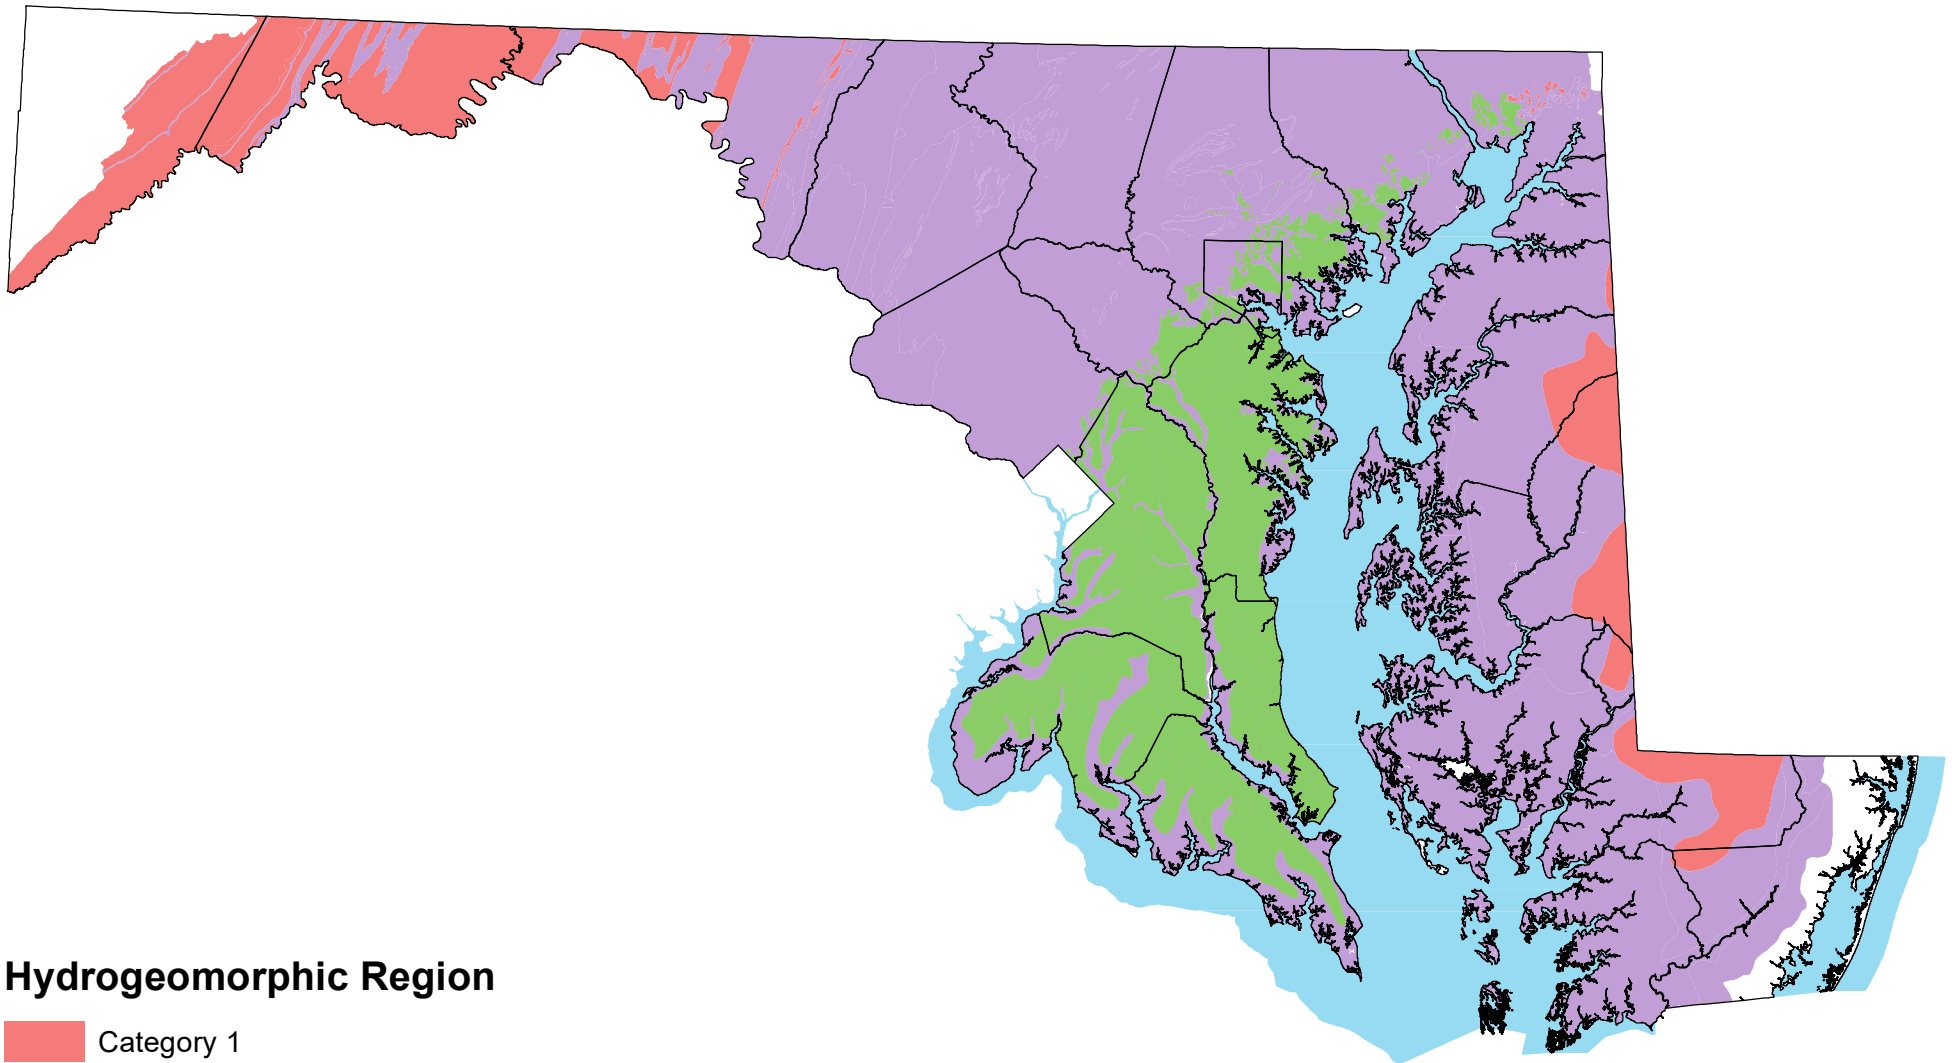

Maryland Hydrogeomorphic Regions

Created by: MDE WPRPP, 07/09/2022

Hydrogeomorphic Region

-  Category 1
-  Category 2
-  Category 3
-  MD_Counties

Source: USGS

0 25 50 100 Kilometers

0 25 50 100 Miles